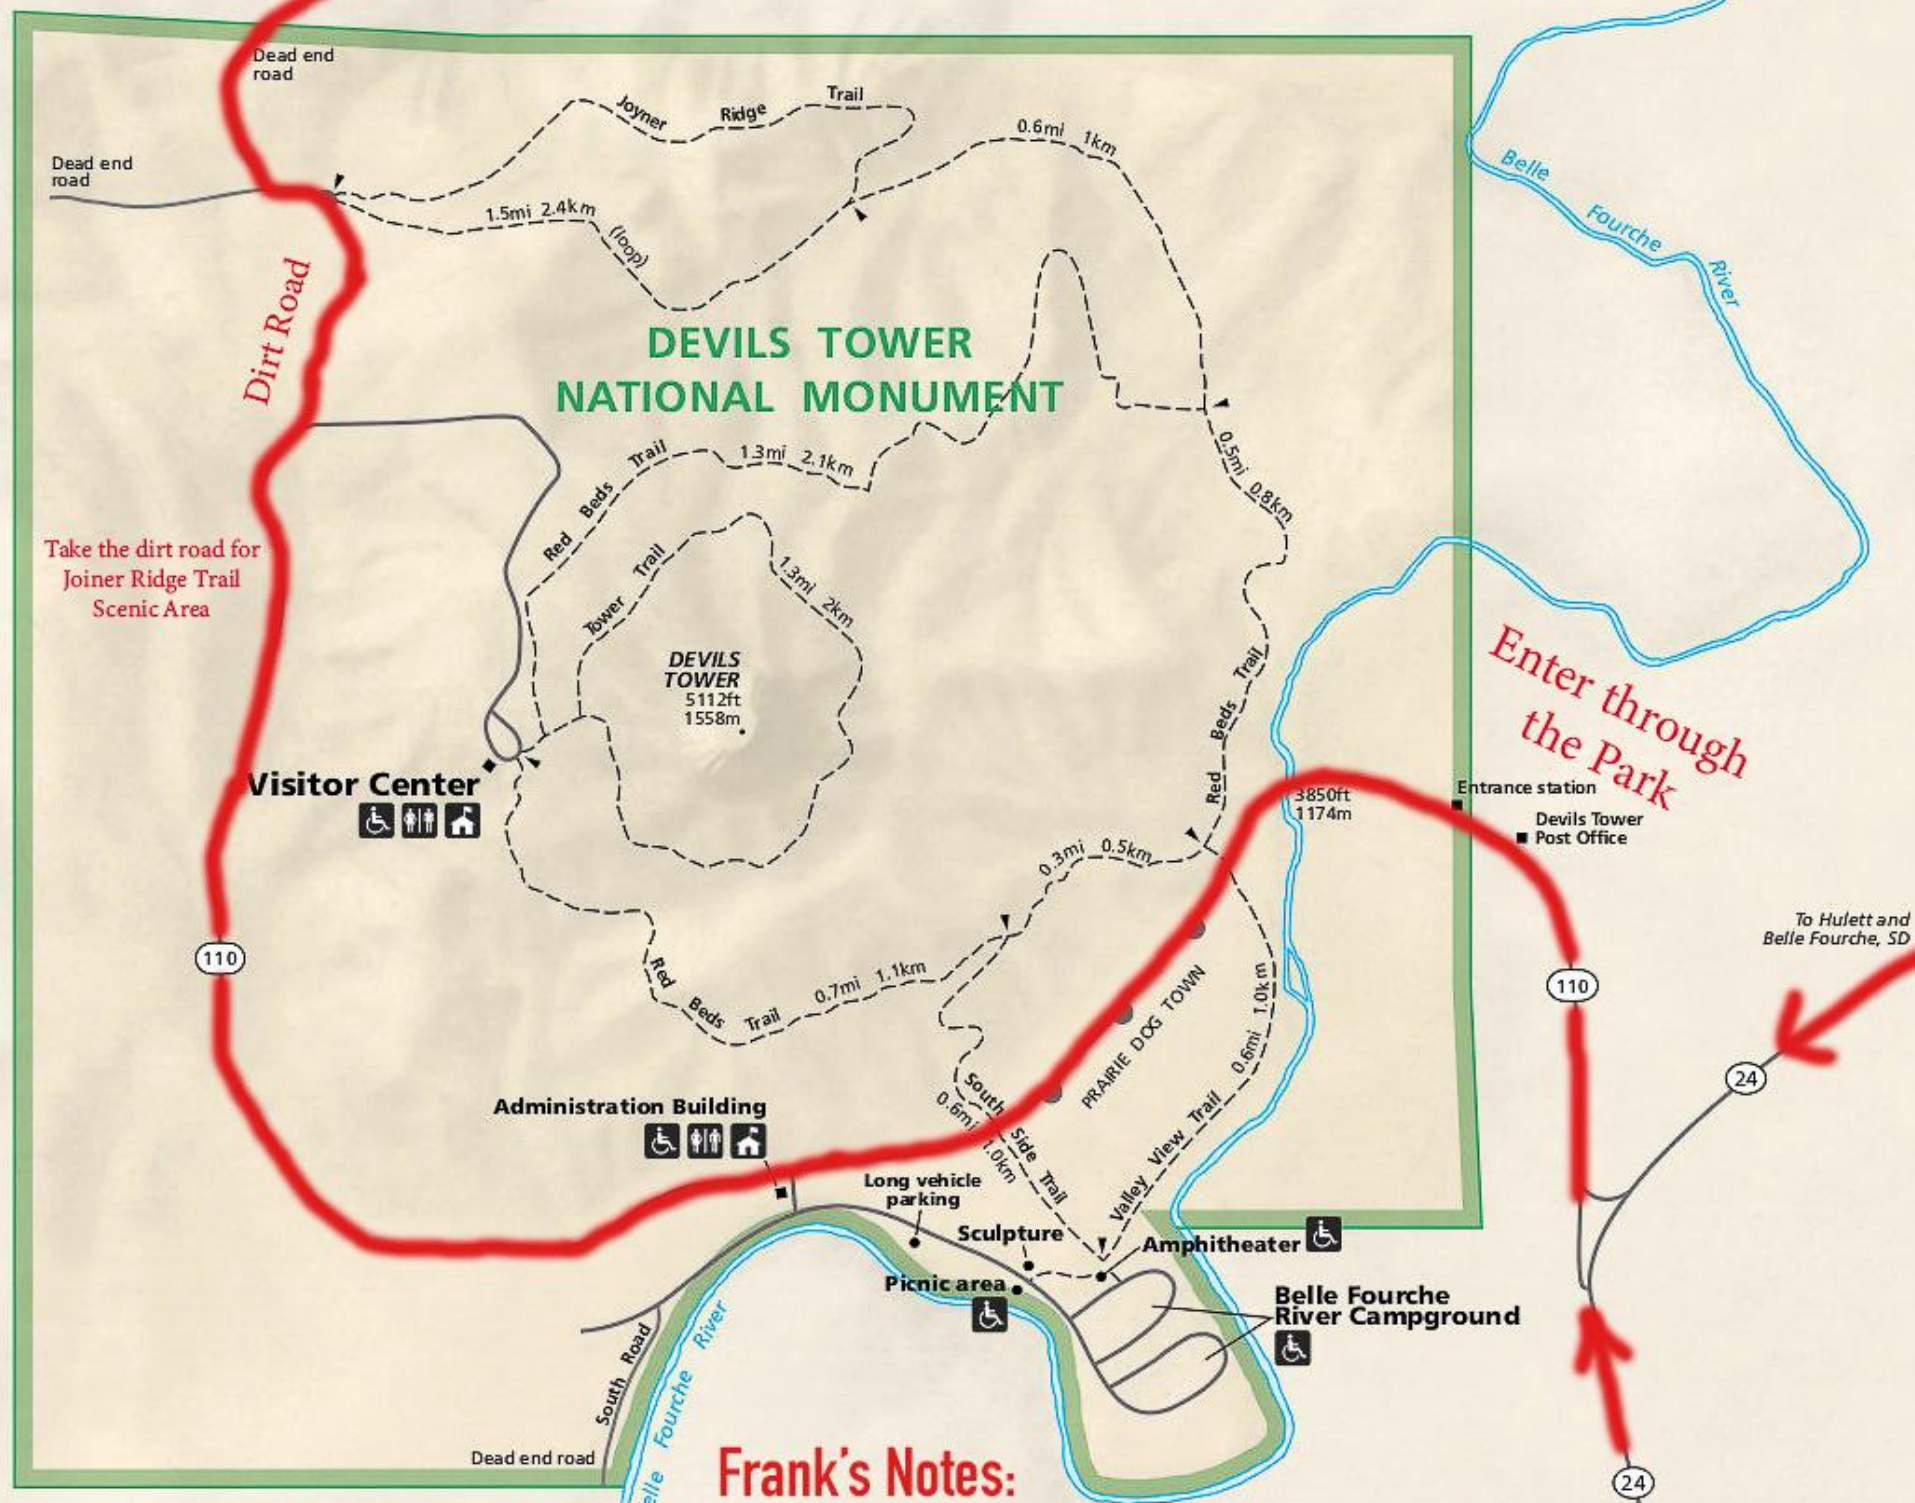

0 0.1 0.5 Kilometer
0 0.1 0.5 Mile

Devils Tower ★ Lodge

Take the dirt road for
Joiner Ridge Trail
Scenic Area

Enter through
the Park

To Hulett and
Belle Fourche, SD

Frank's Notes:

* The speed limit in the park is 25mph. Please observe it.
If you choose to observe the Prairie Dogs,
Please use the pull-outs.

To 90, Moorcroft,
and Sundance